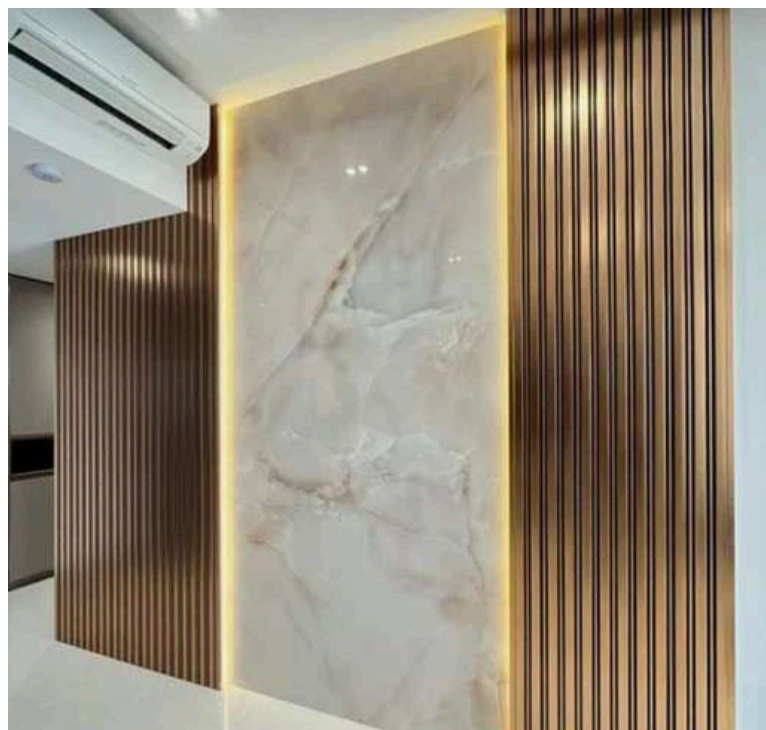

2652 FASHION HOME

CATALOGO DE PRODUCTOS

Paneles de pared interiores de WPC

Fashion Home

A modern interior space featuring vertical WPC wall panels. The panels are illuminated from behind, creating a warm, ambient glow. The text 'Fashion Home' is displayed in a large, elegant script font on a white panel. In the foreground, there are two light-colored armchairs, a small round table with a coffee cup, and a vase of yellow flowers.

Ecológico y sustentable

Resistente a la humedad

Libre de plagas

No requiere mantenimiento

Retardante de fuego

Resistente a la intemperie

Paneles de pared WPC al aire libre

Medidas:
160 mm ancho
24 mm grosor
2900 mm largo